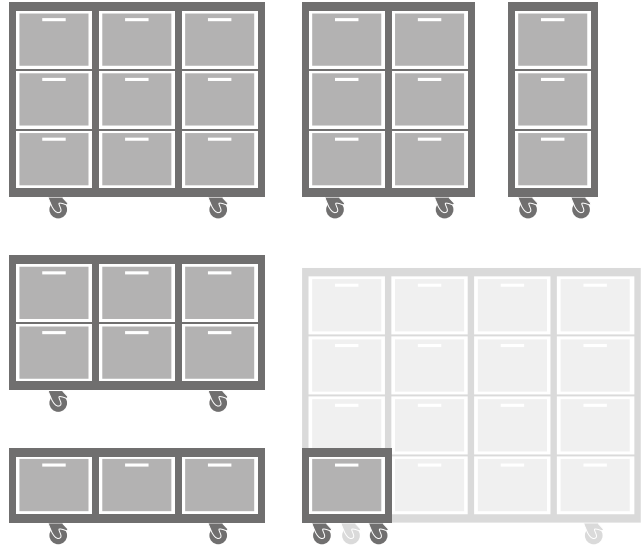

CRATE DOLLY

WHY CRATE DOLLY

215009

- Easy on the road storage system
- Endless possibilities
- Can be ordered in many possible configurations
- Crates can not fall out during transport (locking system)
- Available with handles
- Top crate and countertop available
- Including wheels and brakes-system
- Size of DOLLY: from 1x2 till 4x4 crates
- Different size and type of crates
- Light in use