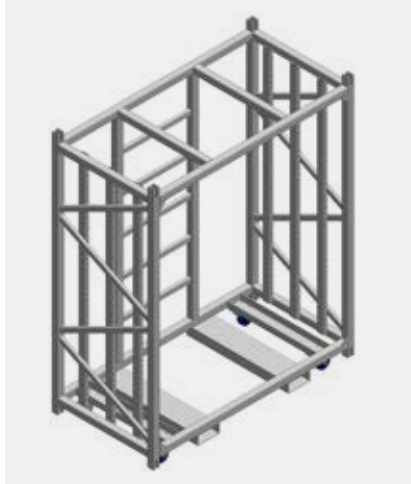

LIGHTING POD 1575
217102