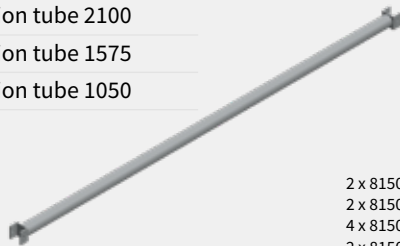

Key Features:

- **Fixed Dimensions:** Each pod stands at a height of 190 cm and a depth of 80 cm, ensuring uniformity and ease of integration.
- **Connectivity:** The Lighting Pods can be connected both vertically and sideways, offering flexible design possibilities.
- **Customizable Shapes:** Achieve unique configurations with various sizes and suspension plates tailored to your specific needs.
- **Heavy-Duty Design:** Built to withstand rigorous use, the pods come equipped with black wheels and integrated fork-lift points for effortless mobility and handling.
- **Multiple Widths:** Available in 210 cm, 157.5 cm, and 105 cm to suit diverse applications.
- **Adjustable Suspension Tubes:** Add as many suspension tubes as required, with adjustable height settings for precise placement.
- **Integrated Ladder:** A ladder at the back of each pod ensures convenient access during setup and operation.

Accessories

LIGHTING POD SUSPENSION STRIP
217104

2 x 811003

LIGHTING POD COUPLING STRIP
217105

3 x 811033

LIGHTING POD SUSPENSION TUBE

Code	Product
217106	Suspension tube 2100
217107	Suspension tube 1575
217108	Suspension tube 1050

2 x 815017
2 x 815005
4 x 815006
2 x 815001

The Lighting Pods can be connected both vertically and sideways, offering flexible design possibilities.