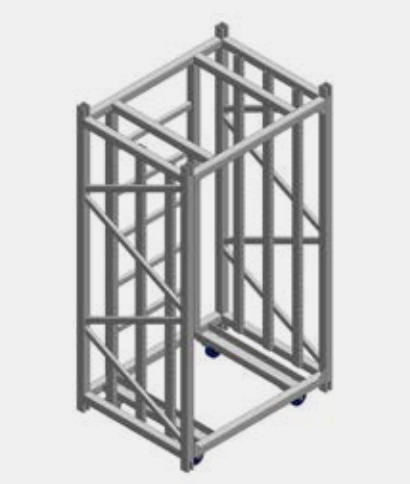

LIGHTING POD 1050
217103